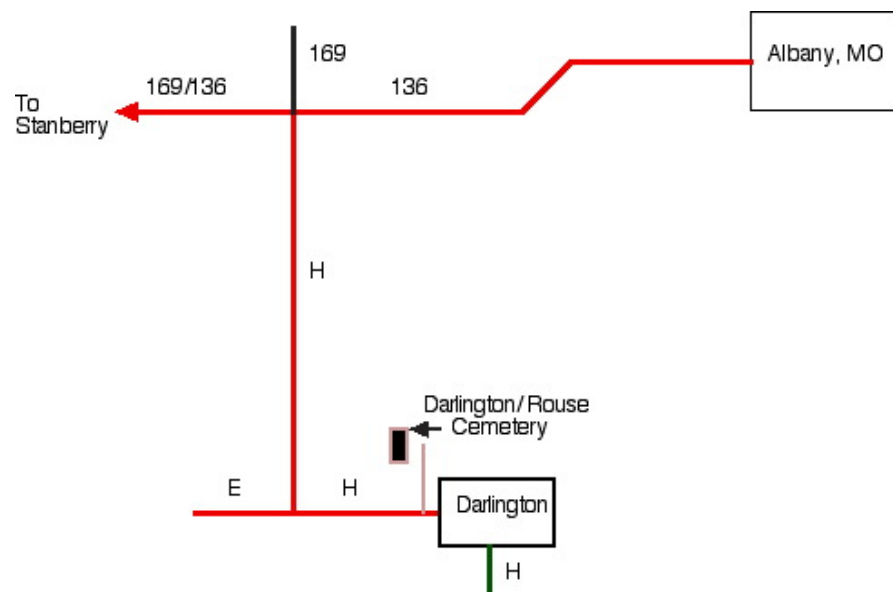

Darlington (Rouse) Cemetery ,Cooper Township, Gentry Co., MO

Cemetery Transcription based on digital photos taken by Ben Glickl in July 2003 and May 2016.

The Darlington cemetery, formerly known as the Rouse is just northwest of the town of Darlington which is southwest of Albany.