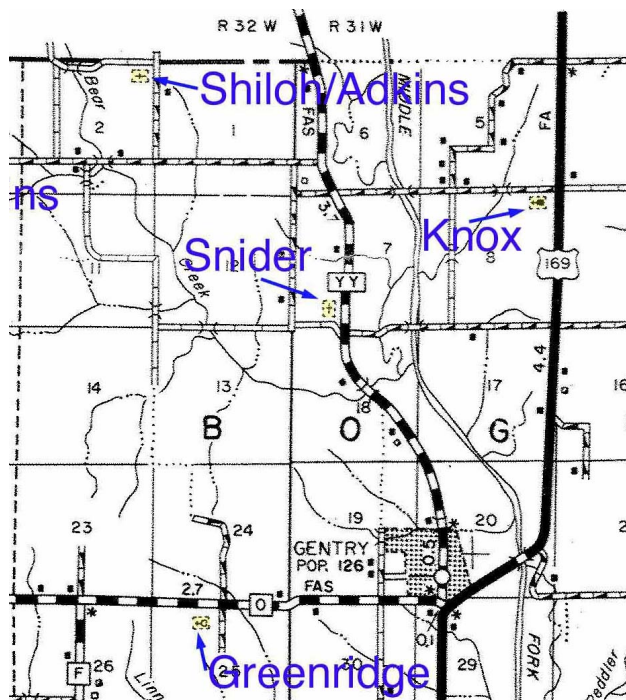

Knox Cemetery, Bogle Township, Gentry Co., MO

Cemetery Transcriptions based on digital Photos taken by Ben Glick August 2002

Location: Cemetery is on Hwy 169 about 3 miles North of town of Gentry and 1 mile South of the Worth Co. border.
See Map .