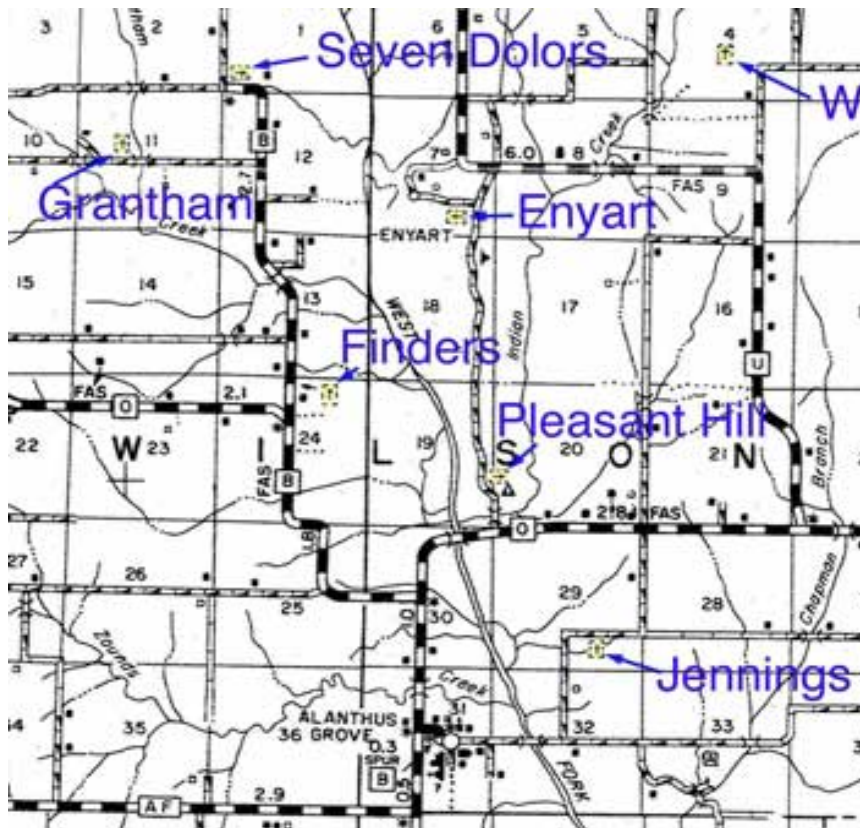

Pleasant Hill Cemetery, Wilson Township, Gentry Co., MO

Cemetery Transcriptions based on digital Photos taken by Ben Glick August 2002

Location: From Stanberry go North on 136/169 Hwy, take the B Road North for 5.5 miles to the O Road, follow the O Road to CRD 450 go North about 1/3 mile cemetery is on East side of road.

? - Unreadable

* - Name or Dates dates obtained from another source

Notes For Gentry & Worth County MO Cemetery Transcriptions

Note:	Title
GEMO-13	GENTRY CO., MO. DEATH NOTICES FROM AREA NEWSPAPERS 1869-1892
GEMO-14	GENTRY CO., MO. DEATH NOTICES FROM AREA NEWSPAPERS 1893-1897
GEMO-15	GENTRY CO., MO. DEATH NOTICES FROM AREA NEWSPAPERS 1898-1900
GEMO-16	GENTRY CO., MO. DEATH NOTICES FROM AREA NEWSPAPERS 1901-1903
GEMO-17	GENTRY CO., MO. DEATH NOTICES FROM AREA NEWSPAPERS 1904-1906
GEMO-18	GENTRY CO., MO. DEATH NOTICES FROM AREA NEWSPAPERS 1907-1909
GEMO-19	GENTRY CO., MO. DEATH NOTICES FROM AREA NEWSPAPERS 1910-1912
GEMO-20	GENTRY CO., MO. DEATH NOTICES FROM AREA NEWSPAPERS 1913-1915
WOMO-10	WORTH CO., MO. DEATH NOTICES FROM AREA NEWSPAPERS 1874-1893
WOMO-11	WORTH CO., MO. DEATH NOTICES FROM AREA NEWSPAPERS 1894-1899
WOMO-12	WORTH CO., MO. DEATH NOTICES FROM AREA NEWSPAPERS 1900-1903
WOMO-13	WORTH CO., MO. DEATH NOTICES FROM AREA NEWSPAPERS 1904-1906
WOMO-14	WORTH CO., MO. DEATH NOTICES FROM AREA NEWSPAPERS 1907-1910

The above books are published by the Northwest Missouri Genealogical Society
 PO Box 382, St. Joseph, MO 64502 (816) 233-0524
<http://nwmogenealogy.com/>

GWCH	Gentry and Worth County History 1882
HNWM V#	History of Northwest Missouri by Walter Williams, 1915 3-Vols.
TPTW	They Paved The Way 1899-1875 by Carmeta Pierce Robertson
ESGC	Early Settlers of Gentry County 1876-1888 by Carmeta Robertson
TCTT	Then Came The Trains Gentry Co. MO. 1888-1893 by Carmeta Robertson
AL	Albany Ledger
TT	Times Tribune (Grant City)
QRN	Quad River News (Sheridan)
BFR	Bram Brothers Funeral Records